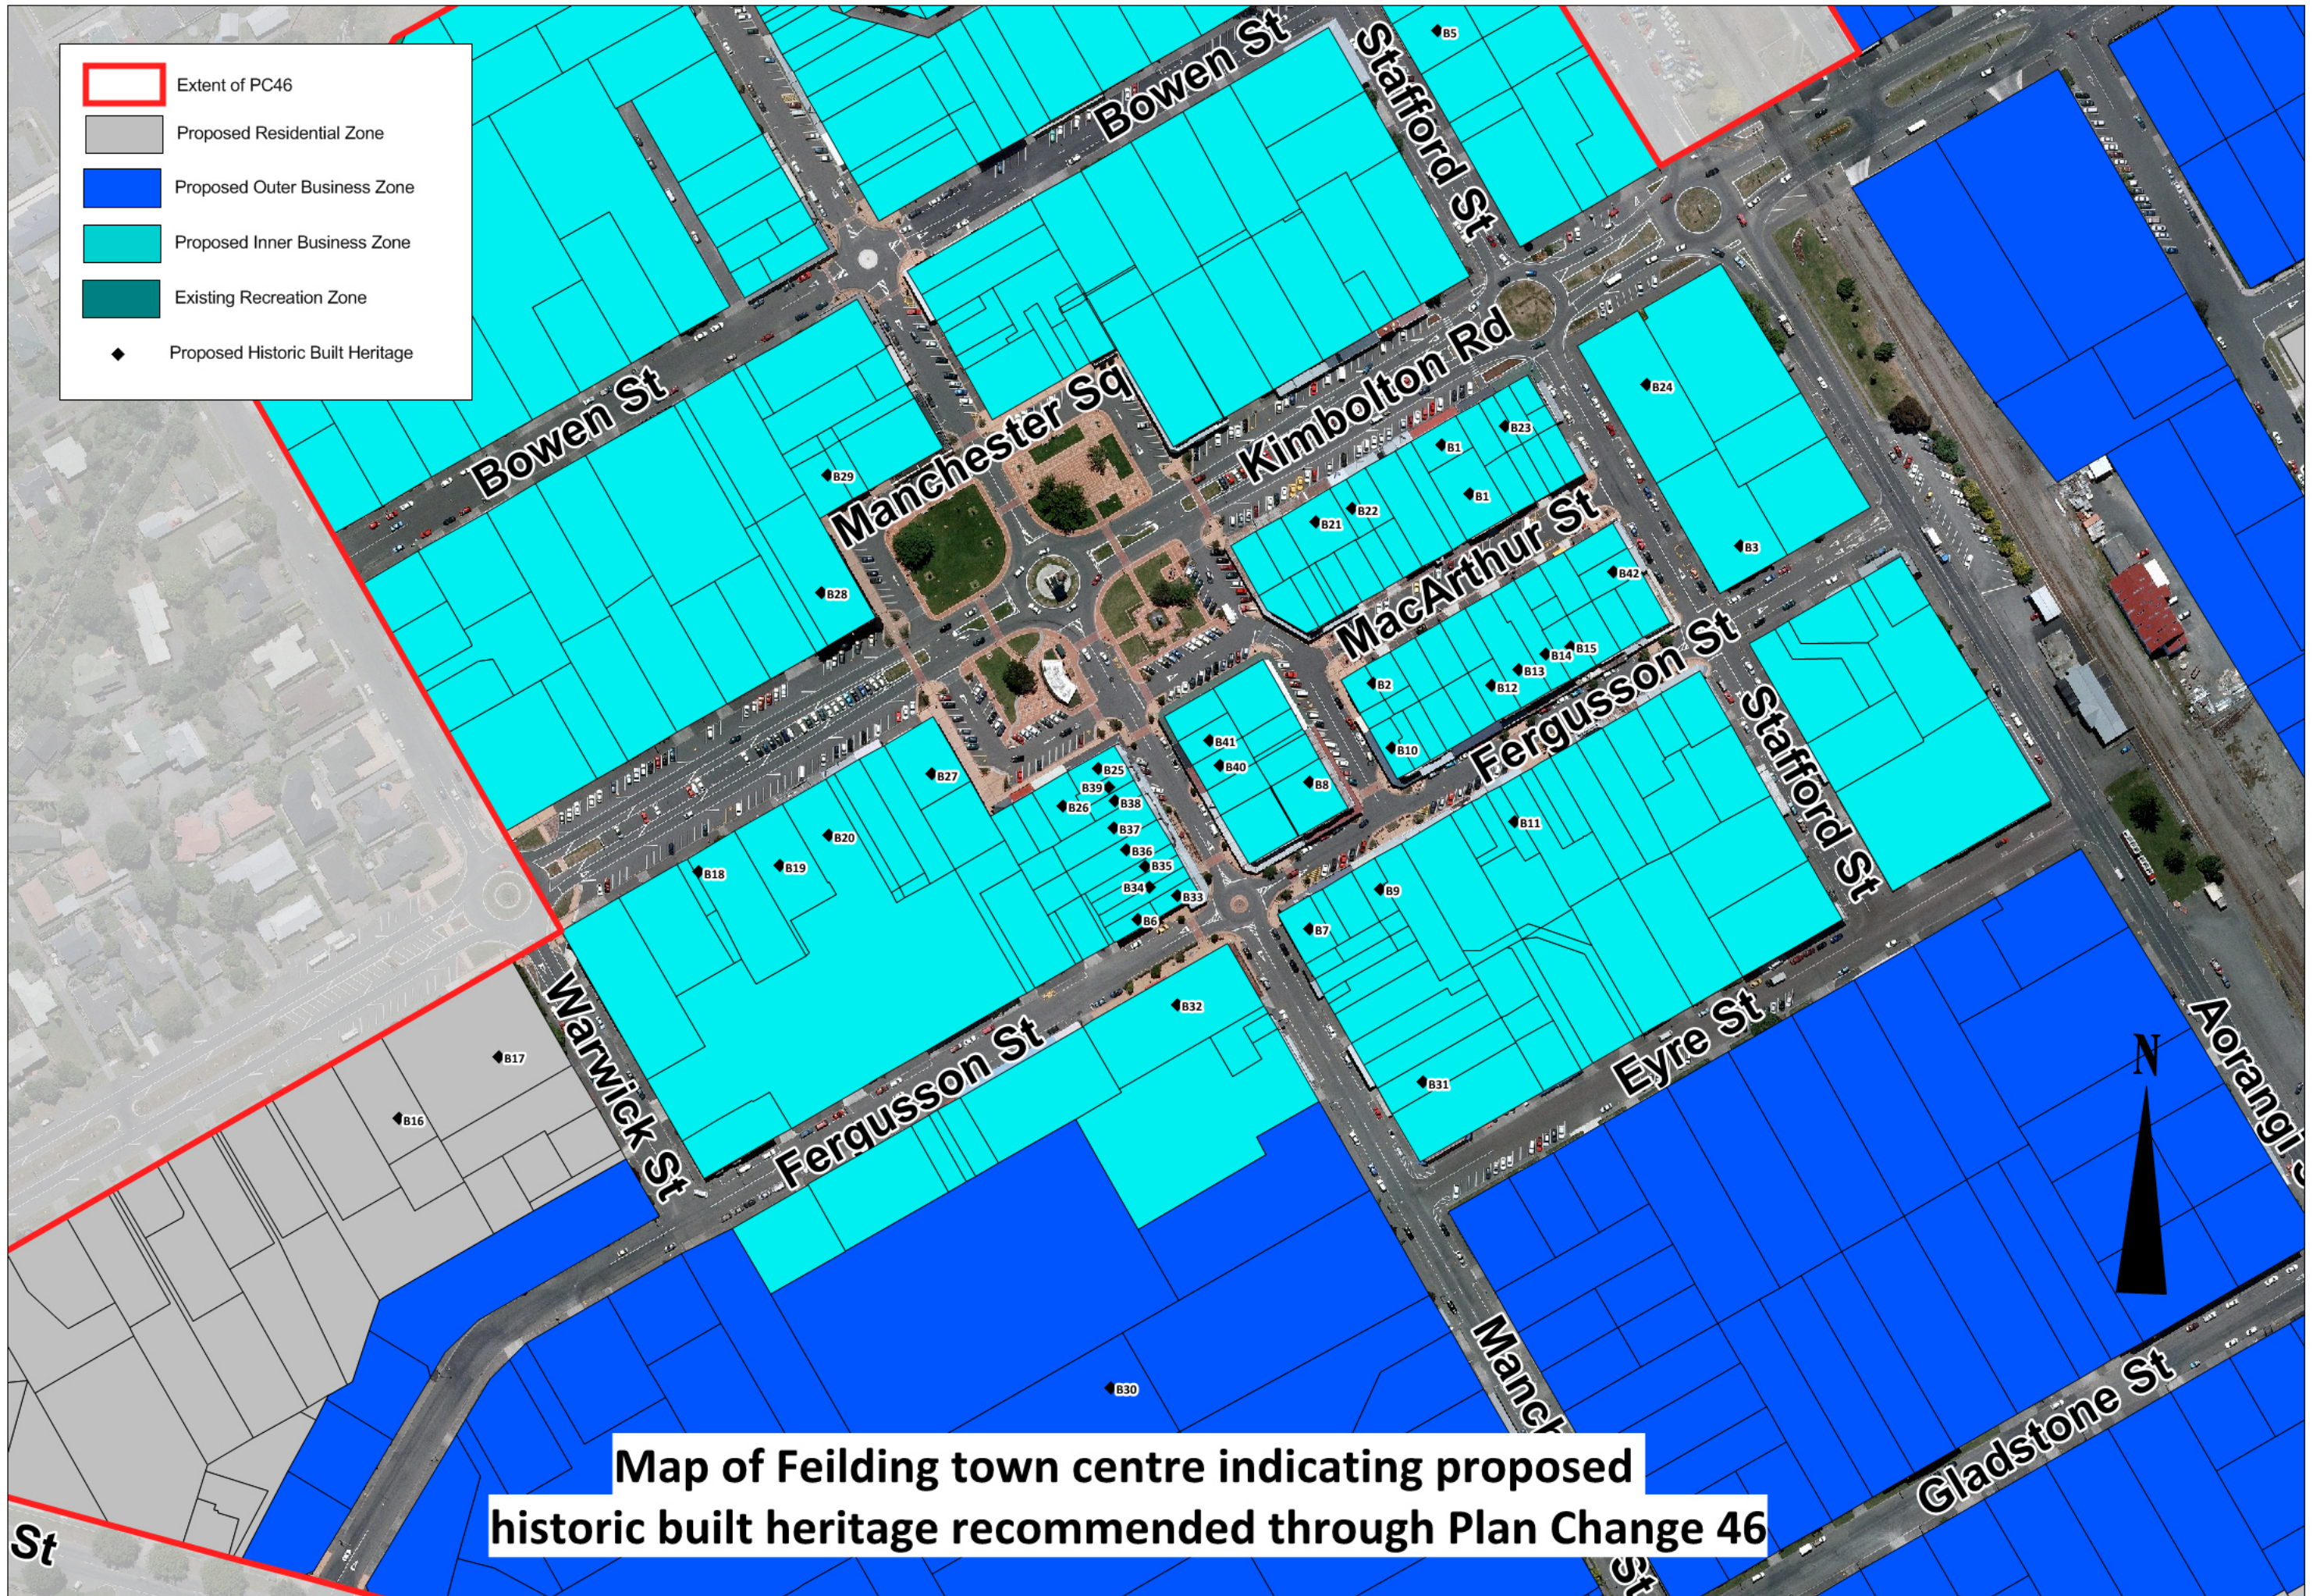

- Extent of PC46
- Proposed Residential Zone
- Proposed Outer Business Zone
- Proposed Inner Business Zone
- Existing Recreation Zone

**Map of Feilding town centre  
indicating zoning changes recommended through Plan Change 46**

- Extent of PC46
- Proposed Residential Zone
- Proposed Outer Business Zone
- Proposed Inner Business Zone
- Existing Recreation Zone
- Proposed Historic Built Heritage

**Map of Feilding town centre indicating proposed historic built heritage recommended through Plan Change 46**