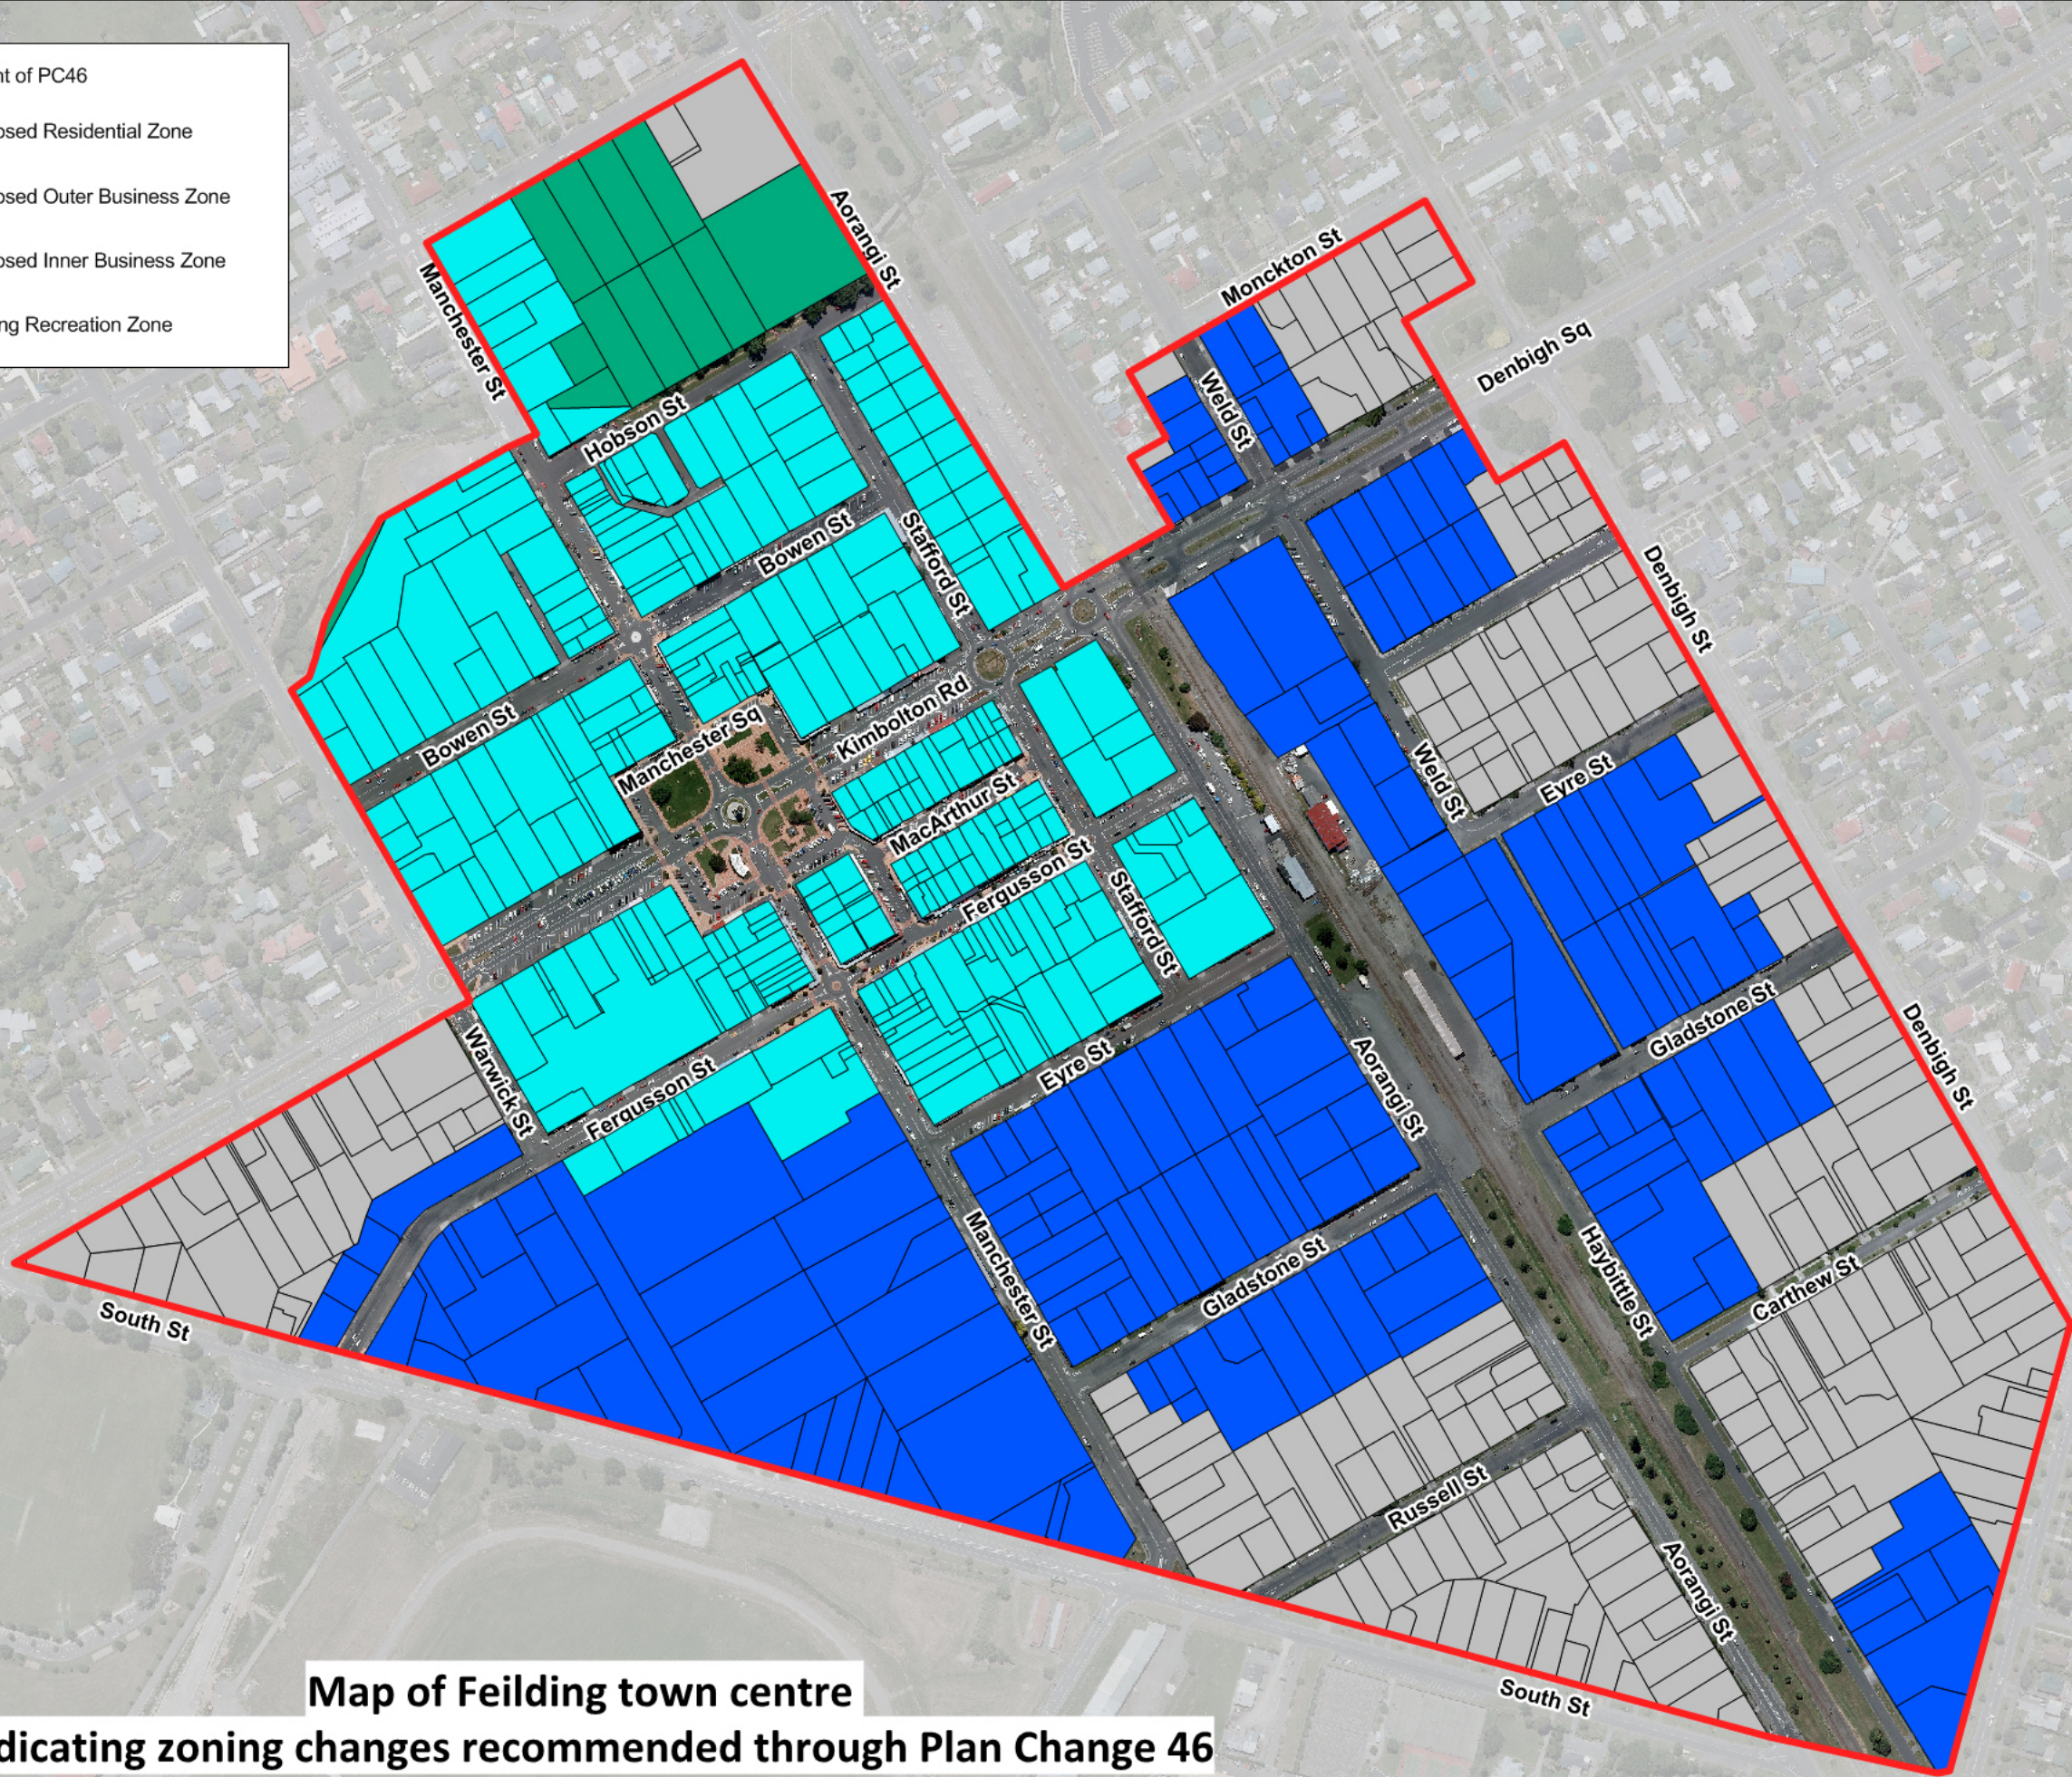

- Extent of PC46
- Proposed Residential Zone
- Proposed Outer Business Zone
- Proposed Inner Business Zone
- Existing Recreation Zone

**Map of Feilding town centre  
indicating zoning changes recommended through Plan Change 46**

- Extent of PC46
- Proposed Residential Zone
- Proposed Outer Business Zone
- Proposed Inner Business Zone
- Existing Recreation Zone
- Proposed Historic Built Heritage

**Map of Feilding town centre indicating proposed historic built heritage recommended through Plan Change 46**